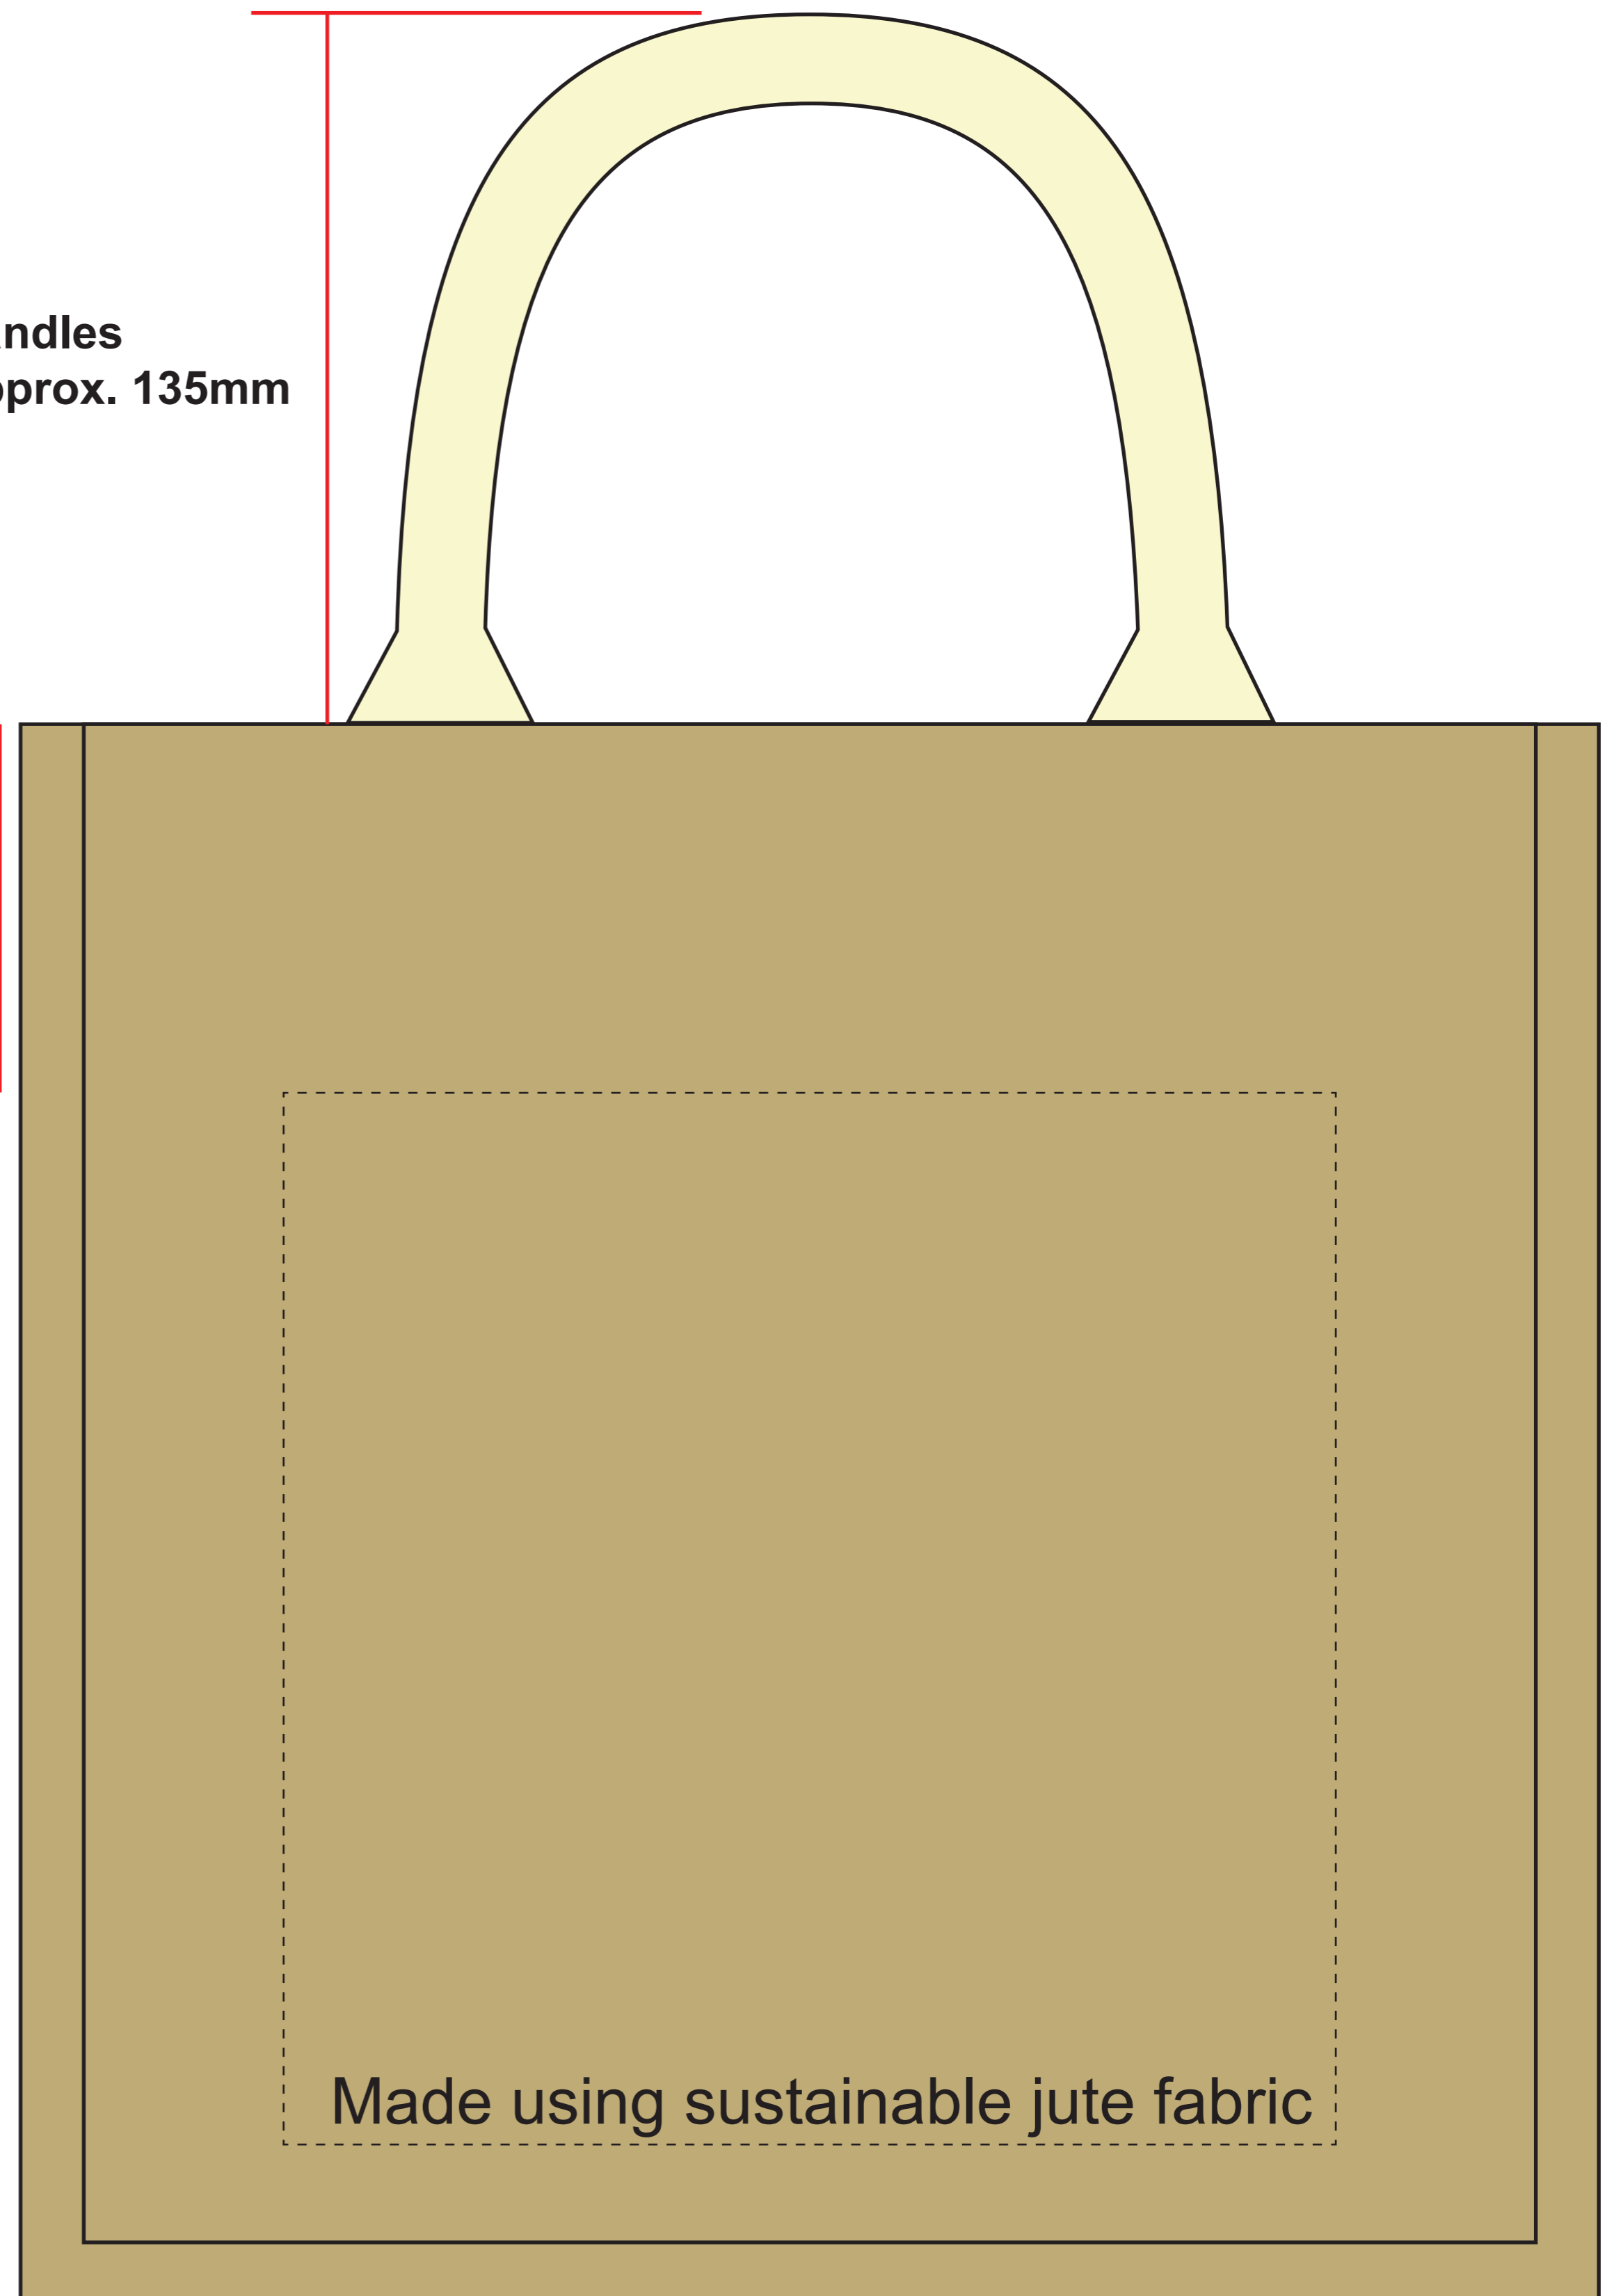

# BRIGHTON JUTE

PRODUCT SIZE 100%

PRODUCT SIZE: 300 X 300MM

PRINT AREA: 200X 200MM

COLOURS AVAILABLE -

## Warnings:

- Smallest character must be 6.5mm High on jute.
- Fine detailed fonts may need to be bigger
- Optional eco strapline has been added

Handles  
Approx. 135mm

Print area starts  
70mm from the top