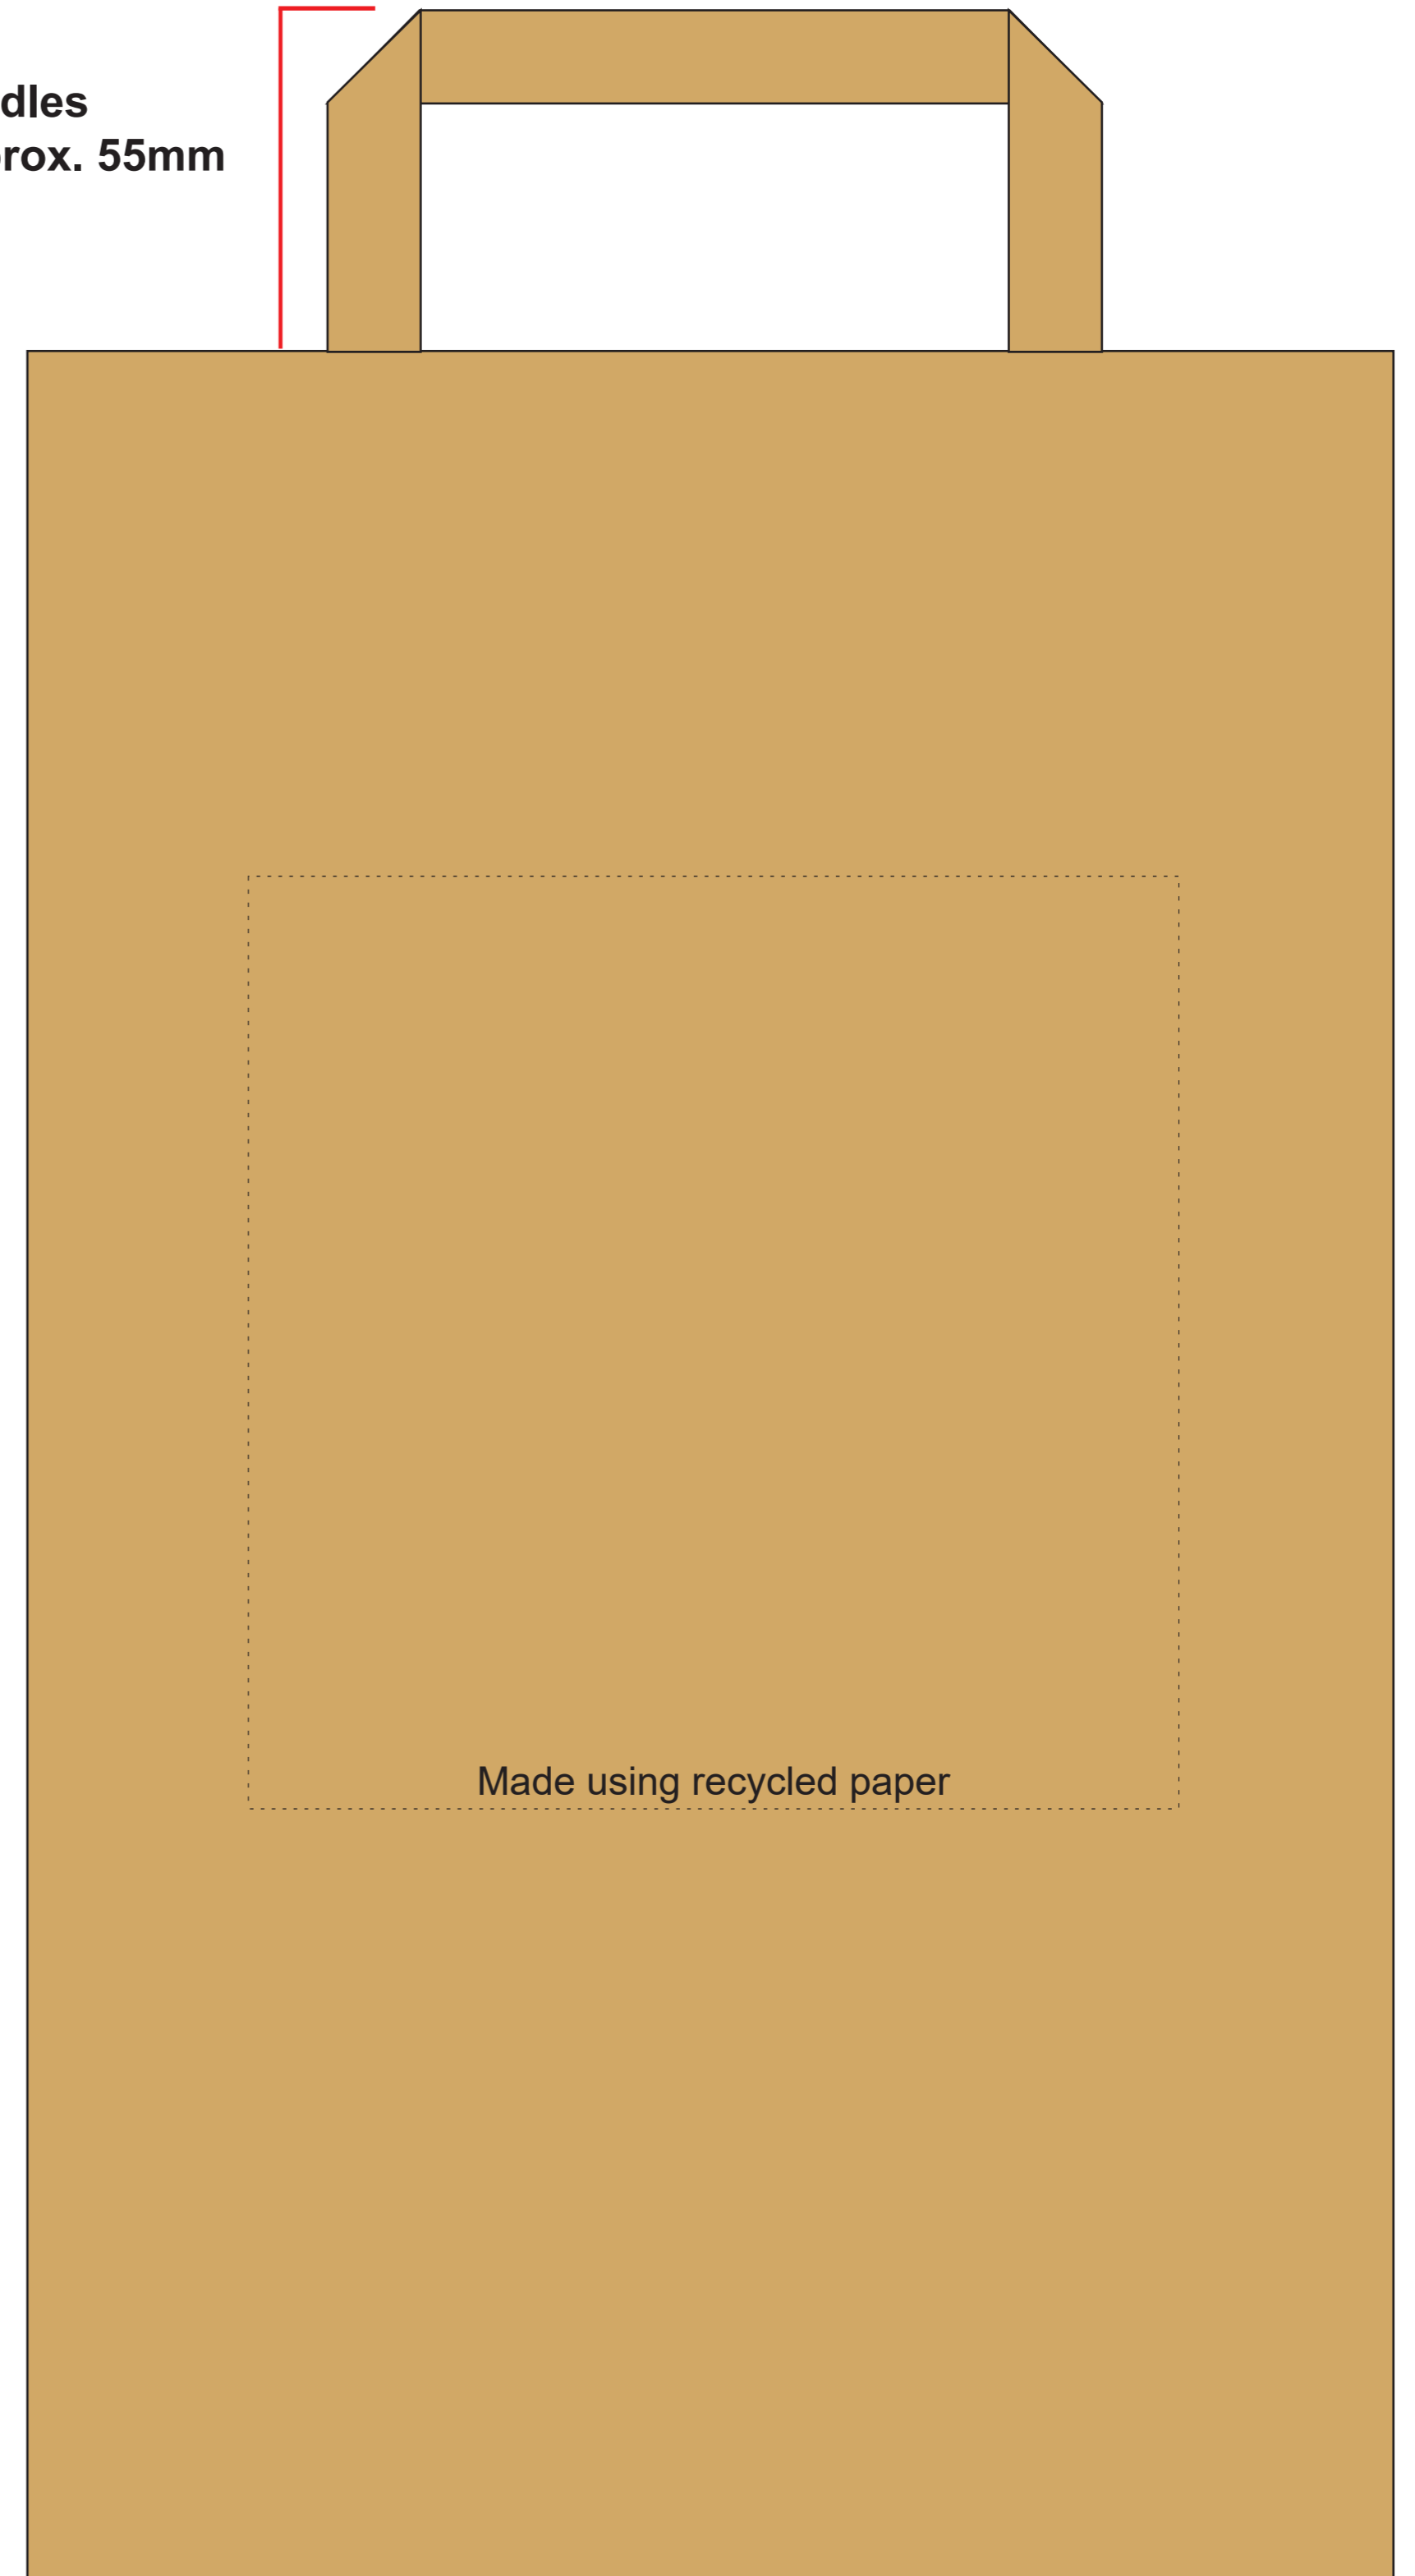

# MEDIUM PAPER BAG – RECYCLED PAPER

PRODUCT SIZE: 100%

PRODUCT SIZE: 220 X 360 MM WITH A GUSSET OF 110 MM

PRINT AREA: 150 X 150 MM

COLOURS AVAILABLE -

## Warnings:

- Smallest character must be 18pt for screen print
- Fine detailed fonts may need to be bigger
- Optional eco strapline has been added
- Product and print colours in this proof are not an exact representation of printed product

Handles  
Approx. 55mm

Print area can't be moved ,as they are printed on pre assembled bags and the gusset will affects the print.