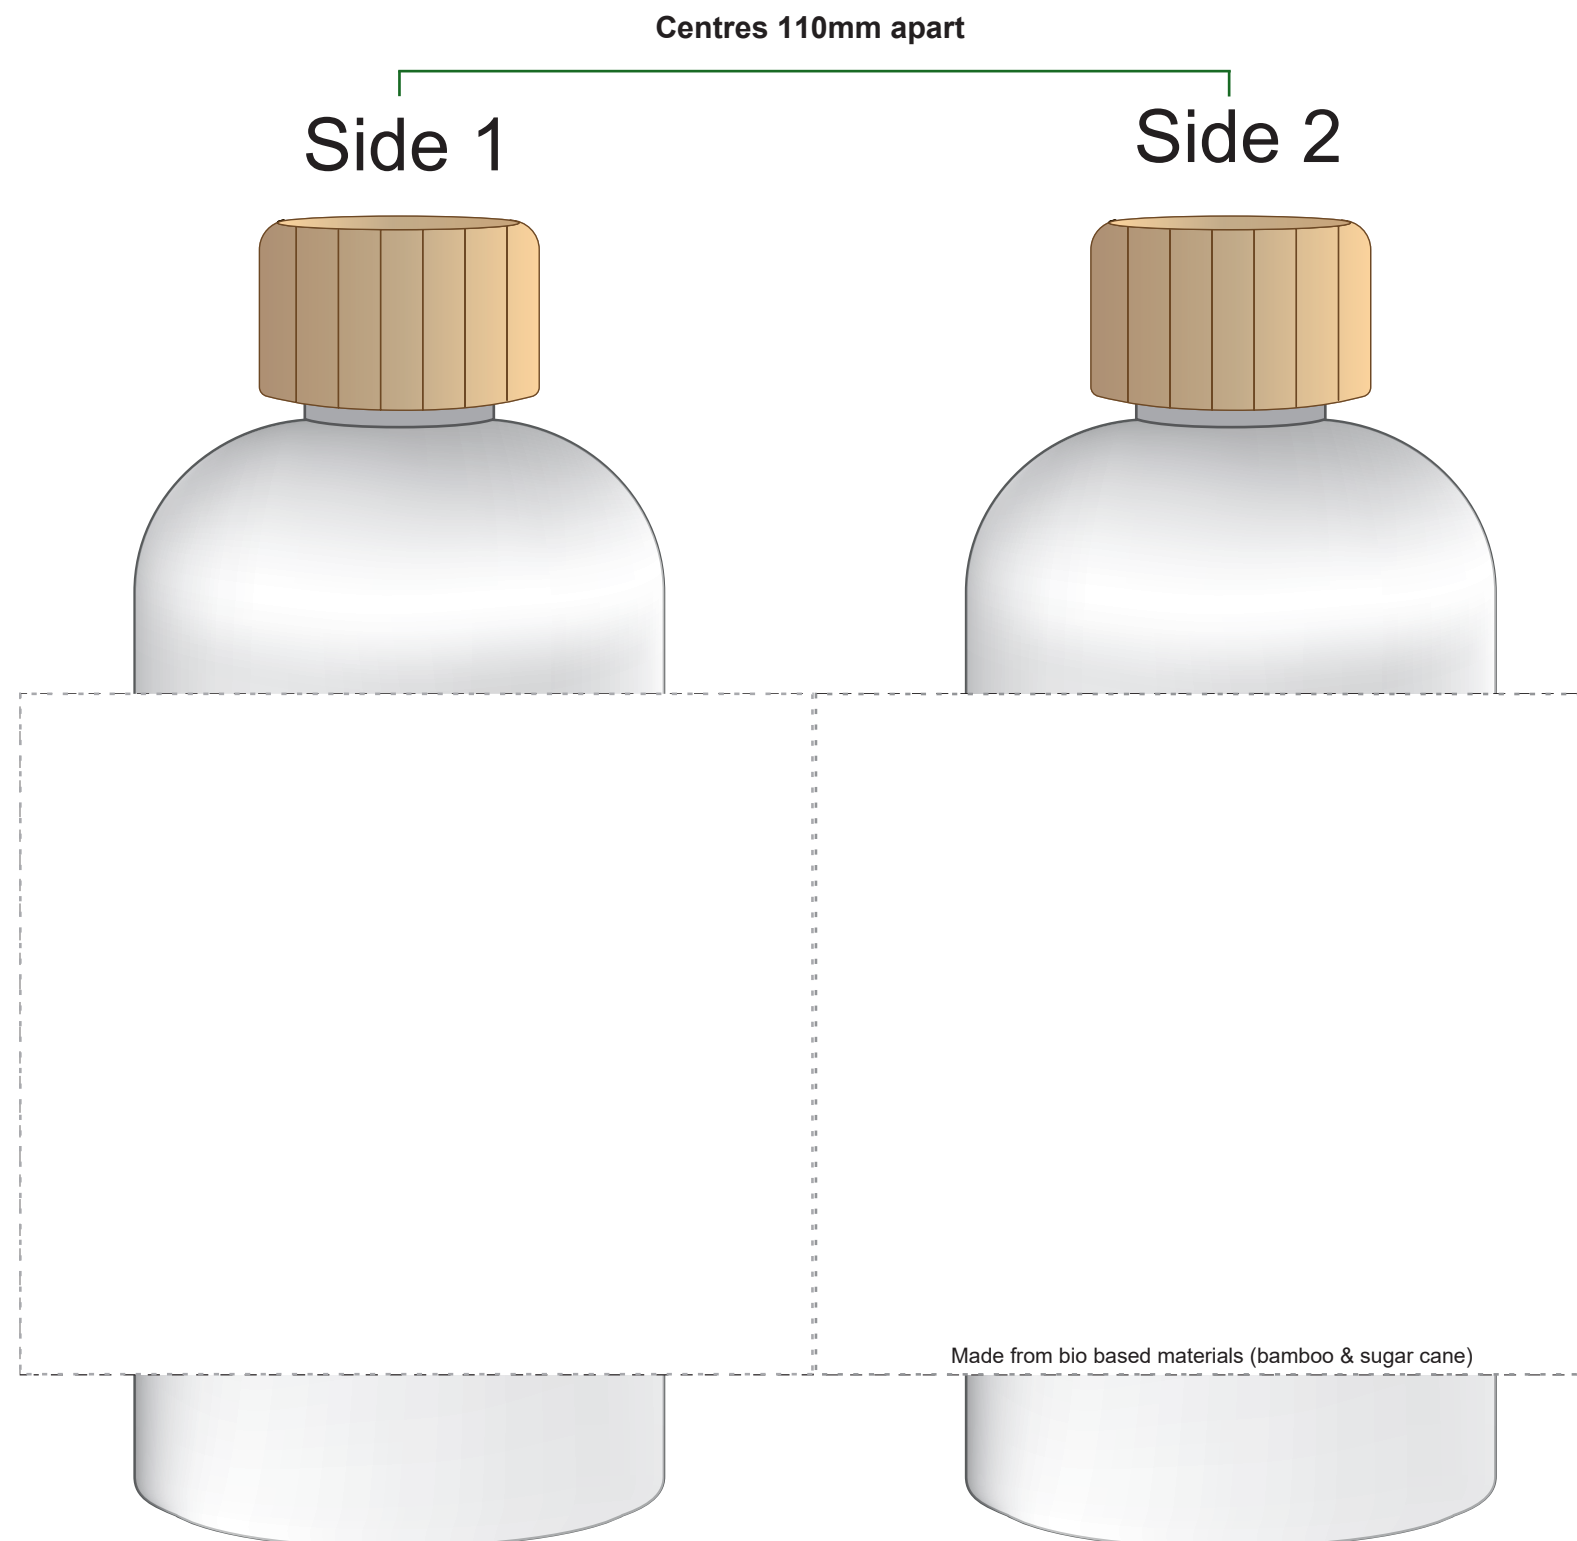

CLEAR RPET WATER BOTTLE 500ML

PRODUCT SIZE 100%

PRODUCT SIZE: 75 X 180 X 75MM

PRINT AREA: WRAP AROUND - 210 X 90MM

PRINT AREA FULL COLOUR: 30 X 80MM

COLOURS AVAILABLE -

Clear

Warnings:

- Smallest character must be 8pt
- Fine detailed fonts may need to be bigger
- Optional eco strapline has been added
- Product and print colours in this proof are not an exact representation of printed product

When using wraparound print area and want the logo's opposite sides.

Full Colour