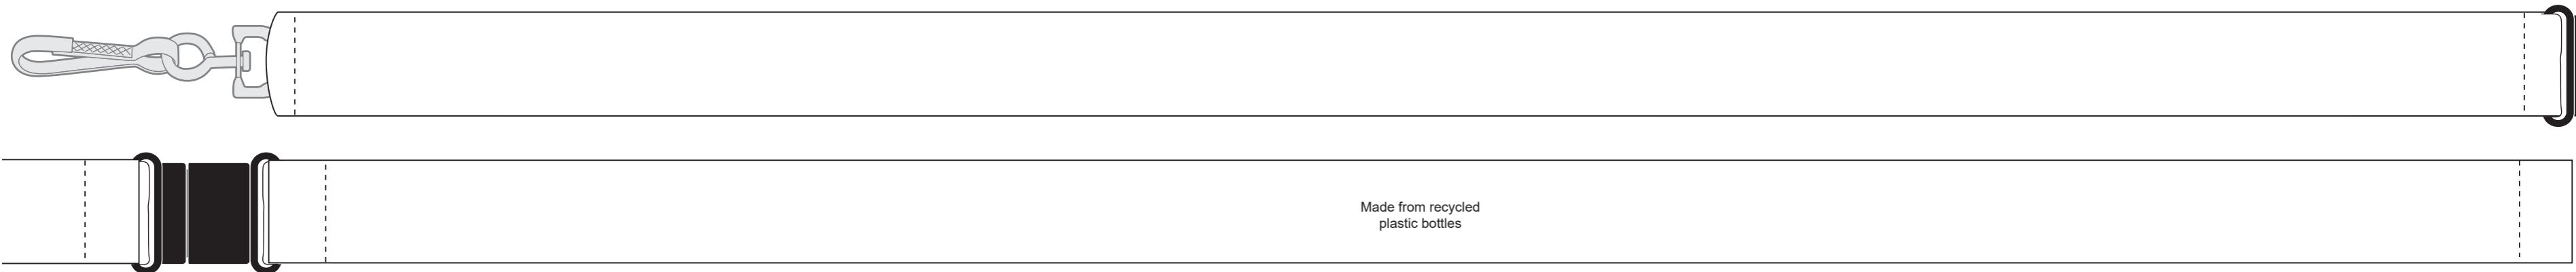

## 20MM SUBLIMATION LANYARD WITH SAFETY BREAK -RECYCLED RPET

**PRODUCT SIZE: 900/450 X 20MM**

**PRINT AREA: 900/450 X 20MM**

**COLOURS AVAILABLE -**

Full colour

### Warnings:

- Smallest character must be 5pt .
- Optional eco strapline has been added
- Product and print colours in this proof are not an exact representation of printed product

Made from recycled  
plastic bottles